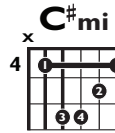

# “Ain’t It Fun”

by Paramore

**KEY:** E

**TEMPO:** 105 BPM

Chords

E	F#mi	G#mi	A	B	C#mi
I	ii	iii	IV	V	vi

SONG FORM: **Intro, Verse, Chorus, Verse, Chorus, Chorus, Bridge, Chorus**

Intro/Verse/Chorus