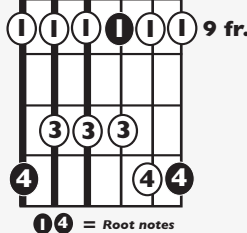

Solo Scale

E major pentatonic