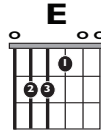

# “Ain’t It Fun”

by Paramore

**KEY:** E

**TEMPO:** 105 BPM

Chords

E	F#mi	G#mi	A	B	C#mi
I	ii	iii	IV	V	vi

SONG FORM: **Intro, Verse, Chorus, Verse, Chorus, Chorus, Bridge, Chorus**

Intro/Verse/Chorus