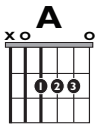

# “Ain’t It Fun”

by Paramore

**KEY:** E

**TEMPO:** 105 BPM

Chords

E	F#mi	G#mi	A	B	C#mi
I	ii	iii	IV	V	vi

SONG FORM: **Intro, Verse, Chorus, Verse, Chorus, Chorus, Bridge, Chorus**

Intro/Verse/Chorus