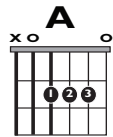

# “Ain’t It Fun”

by Paramore

**KEY:** E

**TEMPO:** 105 BPM

Chords

E	F#mi	G#mi	A	B	C#mi
I	ii	iii	IV	V	vi

SONG FORM: **Intro, Verse, Chorus, Verse, Chorus, Chorus, Bridge, Chorus**

Intro/Verse/Chorus