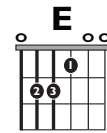

# “Ain’t It Fun”

by Paramore

**KEY:** E

**TEMPO:** 105 BPM

Chords

E	F#mi	G#mi	A	B	C#mi
I	ii	iii	IV	V	vi

SONG FORM: **Intro, Verse, Chorus, Verse, Chorus, Chorus, Bridge, Chorus**

Intro/Verse/Chorus