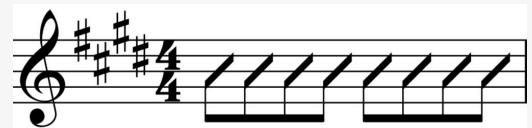

Standard Notation