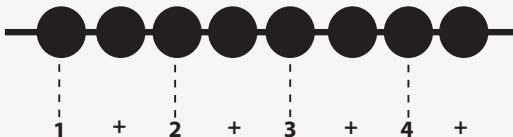

IN THE
STYLE OF..

“Ain’t It Fun”

by Paramore

KEY: E

TEMPO: 105 BPM

Chords

E	F#mi	G#mi	A	B	C#mi
I	ii	iii	IV	V	vi

SONG FORM: **Intro, Verse, Chorus, Verse, Chorus, Chorus, Bridge, Chorus**

Intro/Verse/Chorus

Bridge

Iconic Notation

Comping Pattern