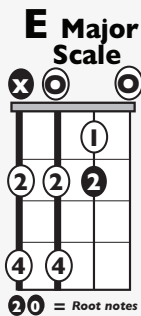

IN THE
STYLE OF..

“Ain’t It Fun”

by Paramore

KEY: E

TEMPO: 105 BPM

Chords

E	F#mi	G#mi	A	B	C#mi
I	ii	iii	IV	V	vi

SONG FORM: **Intro, Verse, Chorus, Verse, Chorus, Chorus, Bridge, Chorus**

Intro/Verse/Chorus

Bridge

Iconic Notation

Comping Pattern

Solo Scale

Standard Notation