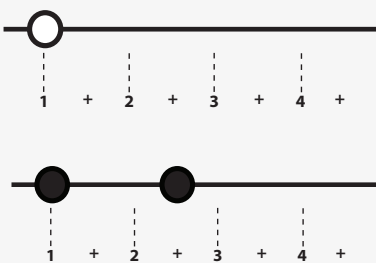

IN THE
STYLE OF..

“The Middle”

by Zedd and Grey Ft. Marren Morris

KEY: G

TEMPO: 110 BPM

Chords

G	Ami	Bmi	C	D	Emi
I	ii	iii	IV	V	vi

SONG FORM: Verse, Chorus, Verse, Chorus, Bridge, Chorus

Verse

Chorus

Bridge

Iconic Notation

Strum Pattern