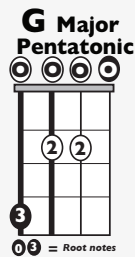

IN THE
STYLE OF..

“The Middle”

by Zedd and Grey Ft. Marren Morris

KEY: G

TEMPO: 110 BPM

Chords

G	Ami	Bmi	C	D	Emi
I	ii	iii	IV	V	vi

SONG FORM: Verse, Chorus, Verse, Chorus, Bridge, Chorus

Verse

Chorus

Bridge

Iconic Notation

Strum Pattern

Solo Scale

Standard Notation