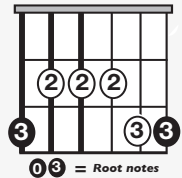

Solo Scale

G Major pentatonic