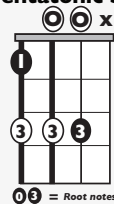

IN THE STYLE OF ...

“High Hopes”

by Panic! At The Disco

KEY: F

TEMPO: 84BPM

Chords

F	Gm	Am	Bb	C	Dm
I	ii	iii	IV	V	vi

SONG FORM: **Chorus, Verse, Pre-Chorus, Chorus, Verse, Pre-Chorus, Chorus, Chorus**

Verse/Chorus

Pre-Chorus

Iconic Notation

Rhythm

Solo Scale

F Major Pentatonic Scale

Standard Notation

Rhythm