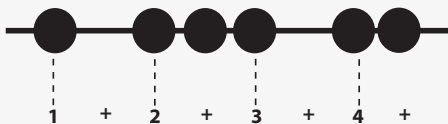

Iconic Notation

Rhythm